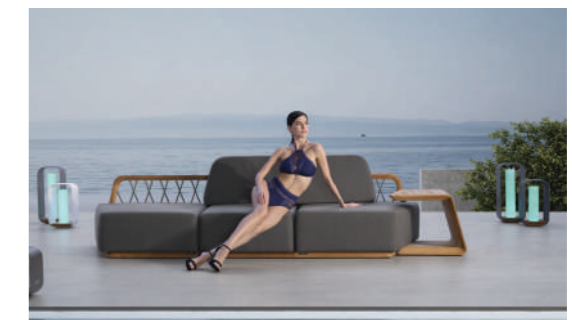

NORTH88 OUTDOOR

TEAK CENTRAL COLLECTION

CONTACT

☎ 323.383.5644

@ NORTH88OUTDOOR@GMAIL.COM

🌐 NORTH88OUTDOOR.COM

NORTH88 OUTDOOR

6260 WEST 3RD STREET
SUITE 312, LOS ANGELES, CA, 90036