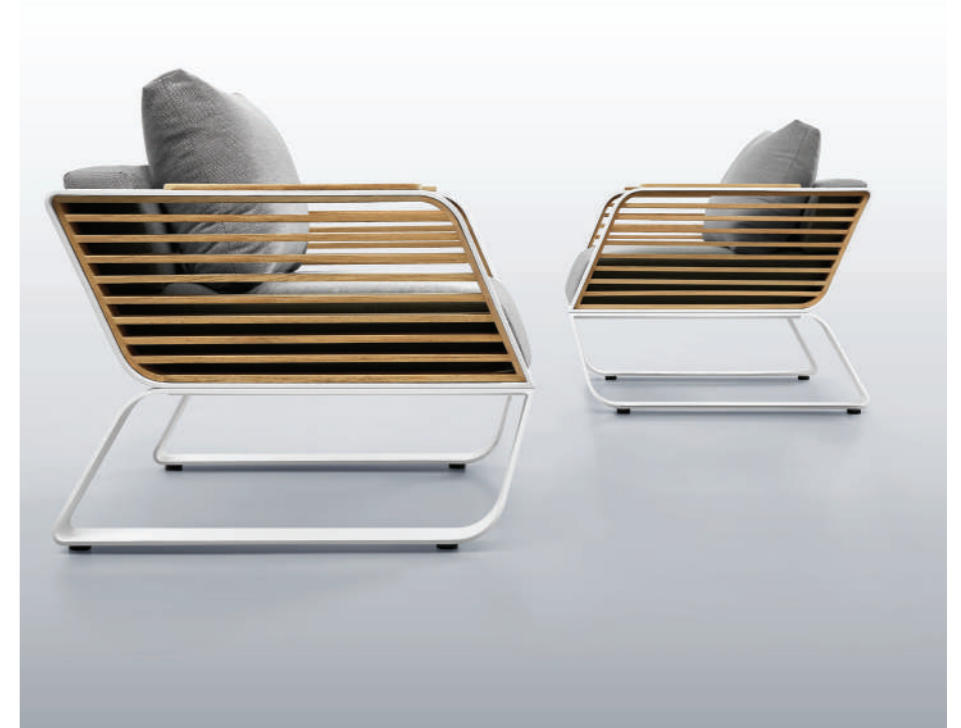

@ NORTH88OUTDOOR@GMAIL.COM

🌐 NORTH88OUTDOOR.COM

6260 WEST 3RD STREET
SUITE 312, LOS ANGELES, CA, 90036

FLY
COLLECTION

FLY

COLLECTION

204921
SINGLE SOFA
SIZE: 855x890x605MM

204931
DOUBLE SOFA
SIZE: 855x1530x605MM