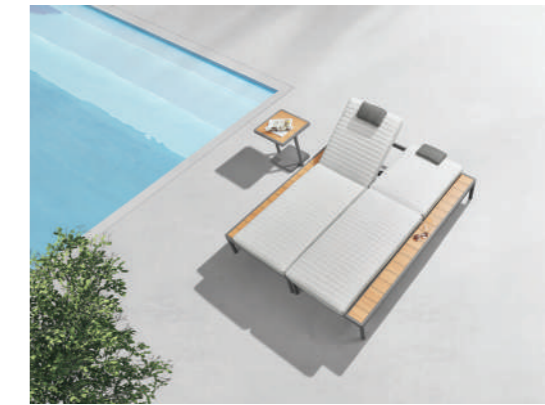

NORTH88 OUTDOOR

CACTUS COLLECTION

NORTH88 OUTDOOR

CONTACT

☎ 323.383.5644   @ NORTH88OUTDOOR@GMAIL.COM   🌐 NORTH88OUTDOOR.COM

6260 WEST 3RD STREET
SUITE 312, LOS ANGELES, CA, 90036